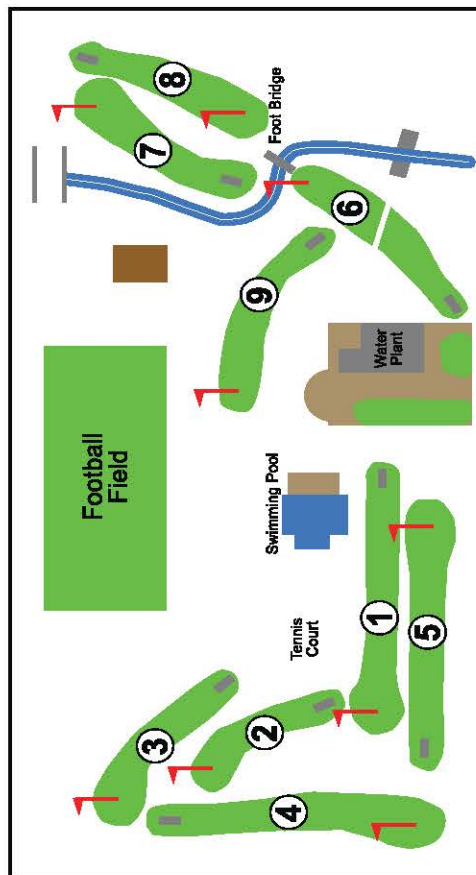

Lake Park Disc Golf

"A great place to spend a vacation... or a lifetime"

HOLE	1	2	3	4	5	6	7	8	9	TOTAL	+/-
LENGTH	300	192	198	261	324	270	210	192	219		
PLAYER / PAR	3	3	3	3	3	3	3	3	3	27	+/-

Course Design By
Tristram Nebelsick & Nicholas Hemphill